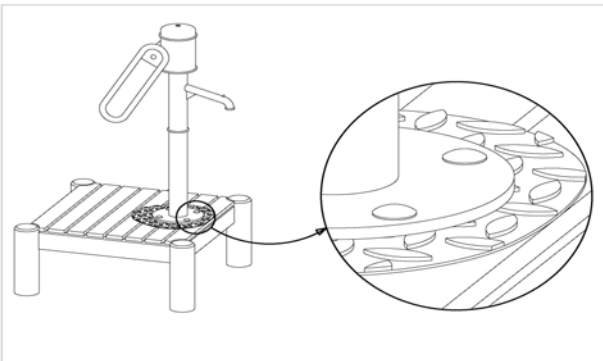

Item: 033150702
Order:

1298875

K&K Platform for water pump with handle

Location:
Building Project:
4 x SFRS1200001 Platform at robinia posts, nut on platform side

per SC	Total	K&K-Item	Marking
1 x	4 x	3400700	Hexagon head screw M12 x 120 DIN931 A2 with screw security coating/FGB red
1 x	4 x	3300016	Grey domed plastic cover cap SL 36 G
1 x	4 x	3430129	Washer Ø 14 DIN1440 A2
1 x	4 x	3430021	Lock nut M12 DIN985 A2

1 x SFAS1260001 Water pump onto platform

per SC	Total	K&K-Item	Marking
4 x	4 x	3430051	Hexagon cap nut M12 DIN 986 A2
4 x	4 x	3430025	Washer Ø 13 DIN125 A2
4 x	4 x	3400249	Mushroom head screw M12 x 60 DIN603 A2

4 x SFES1270007 Reinforcing steel for tubular pedestals

per SC	Total	K&K-Item	Marking
1 x	4 x	2130000	Reinforcing steel Ø 10 x 310 DIN 488

1 x SFWZ0000013 Lubricating metal, twin bag (2 x 4 g)

per SC	Total	K&K-Item	Marking
2 x	2 x	5300024	Metaflux fitting lubricant 2x4 g