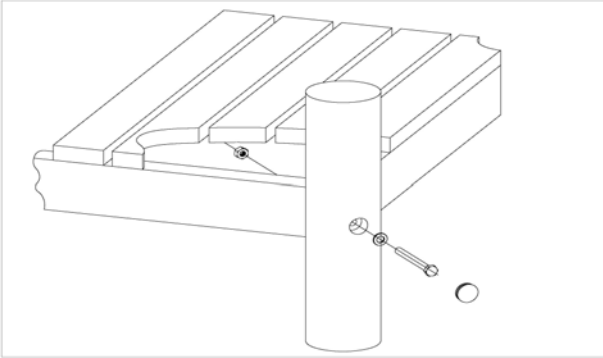

Item: 033150702
Order:

1298875

K&K Platform for water pump with handle

Location:
Building Project:
4 x SFRS1200001 Platform at robinia posts, nut on platform side

per SC	Total	K&K-Item	Marking
1 x	4 x	3400700	Hexagon head screw M12 x 120 DIN931 A2 with screw security coating/FGB red
1 x	4 x	3300016	Grey domed plastic cover cap SL 36 G
1 x	4 x	3430129	Washer Ø 14 DIN1440 A2
1 x	4 x	3430021	Lock nut M12 DIN985 A2

1 x SFAS1260001 Water pump onto platform

per SC	Total	K&K-Item	Marking
4 x	4 x	3430051	Hexagon cap nut M12 DIN 986 A2
4 x	4 x	3430025	Washer Ø 13 DIN125 A2
4 x	4 x	3400249	Mushroom head screw M12 x 60 DIN603 A2

4 x SFES1270007 Reinforcing steel for tubular pedestals

per SC	Total	K&K-Item	Marking
1 x	4 x	2130000	Reinforcing steel Ø 10 x 310 DIN 488

1 x SFWZ0000013 Lubricating metal, twin bag (2 x 4 g)

per SC	Total	K&K-Item	Marking
2 x	2 x	5300024	Metaflux fitting lubricant 2x4 g