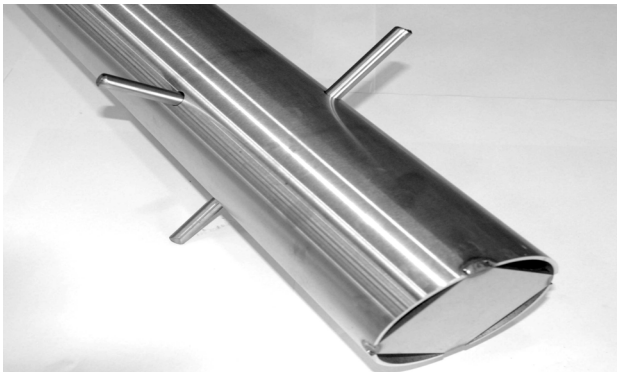

Item: **057600900**
 Freestylebars Basic
 Location:

Order:

1293667

Building Project:

8 x SFES1210001 Standard bolting of attachment parts (except platforms) to stainless steel posts

per SC	Total	K&K-Item	Marking
1 x	8 x	2030168	Cheese head screw with pin M12x140

4 x SFES1270001 Reinforcing steel for stainless steel posts

per SC	Total	K&K-Item	Marking
2 x	8 x	2130000	Reinforcing steel Ø 10 x 310 DIN 488

1 x SFWZ0000009 Hexagon insert socket driver 10mm 1/2" with borehole for Pin

per SC	Total	K&K-Item	Marking
1 x	1 x	2030170	Hexagon insert socket driver 10 mm 1/2" with drill hole for Pin

1 x SFWZ0000013 Lubricating metal, twin bag (2 x 4 g)

per SC	Total	K&K-Item	Marking
2 x	2 x	5300024	Metaflux fitting lubricant 2x4 g